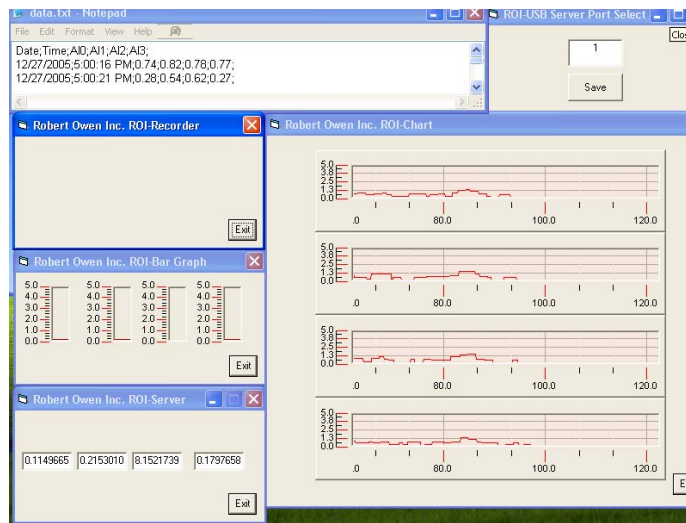

ROI

ROI-Soft Trend Monitoring Recording Software

The ROI-Soft software series is a simple to use collection of programs, designed to allow simple monitoring of process without the need for programming. A Windows XP PC connected to any ROI-USB A-D is all that is needed; to start monitoring your sensors or analog signals.

- BARGRAPH VALUE DISPLAY
- CHART RECORDER TREND OF VALUE OVER TIME
- DIGITAL DISPLAY OF PRESENT VALUE
- TEXT FILE LOGGING OF VALUES OVER TIME
- CONFIGURATION FILE GENERATION FOR EASY OPERATION
- MULTIPLE COMPONENTS MAY BE USED TOGETHER
- WITH ROI-USB TREND THERMISTORS, POTENTIOMETERS, ETC.

OPERATION: ROI-Server Links to other ROI-Soft programs (Chart, Bar Graph, Recorder, etc.)

INPUT: ROI-USB A-D

OUTPUT: Semicolon delimited text file, Real time display

MODES: Device connected or Demo

HOW TO ORDER